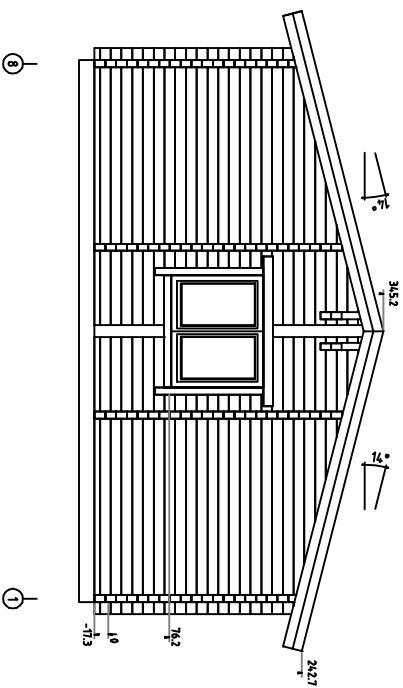

Kood	COPAS FARM SEASONAL	Leht	1
Joonis	PLAN	Mookava	1:50
Materjal	88x135	Koop.	04.02.2013
Joonestaj	HB	File	Copas Farm 88x135 mo

View	COPAS FARM SEASONAL	Leaf	16
Scale	ELEVATION 1/8"	Position	1:50
Material	8 8X13.5	Date	07.02.2013
Designer	HB	File	Copas Farm 88x135 mo