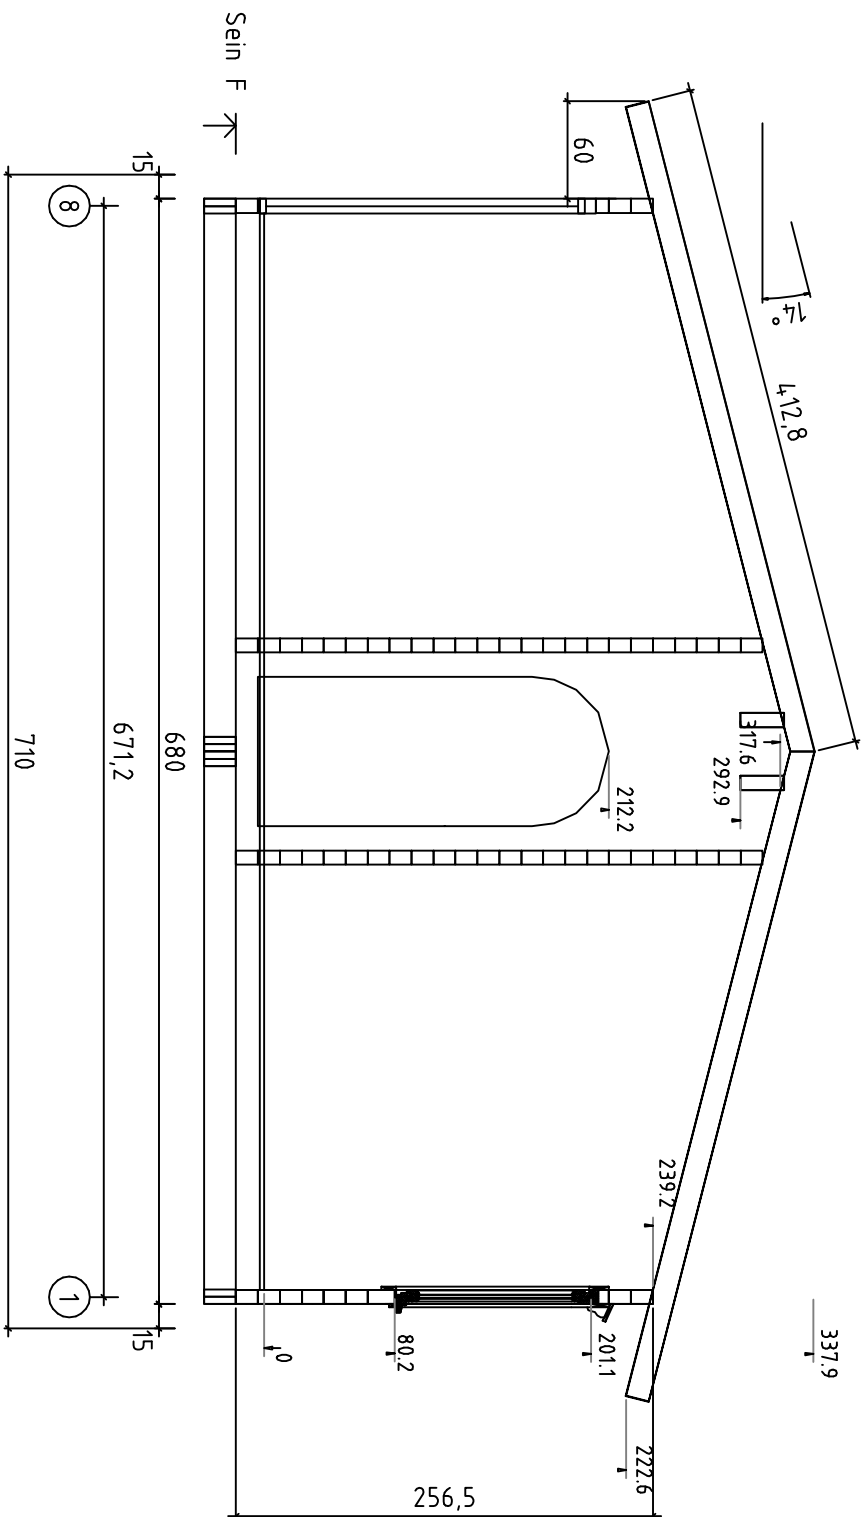

Kood	COPAS FARM SEASONAL	Leht	
Joonis	SECTION	Mootkava	1:50
Materjal	8.8x13.5	Kuup.	07.02.2013
Joonestias	HB	File	Copas Farm 88x135 mo