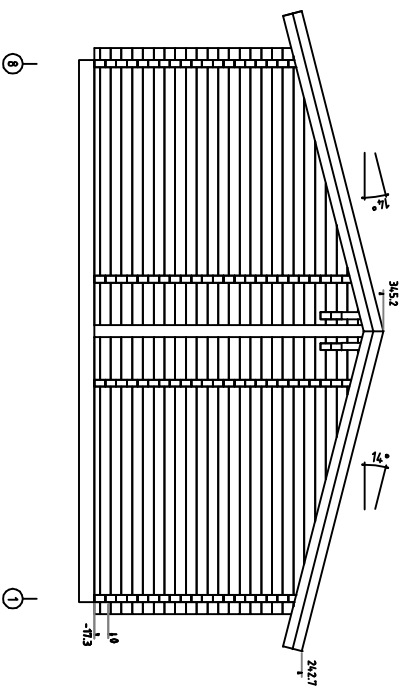

Kood	COPAS FARM SEASONAL	Leht	1
Joonis	PLAN	Mookava	1:50
Materjal	88x135	Koop.	04.02.2013
Joonestaj	HB	File	Copas Farm 88x135 mo

View	COPAS FARM SEASONAL	Leaf	16
Scale	ELEVATION 1/8"	Position	1:50
Material	8 8X13.5	Date	07.02.2013
Designer	HB	File	Copas Farm 88x135 mo