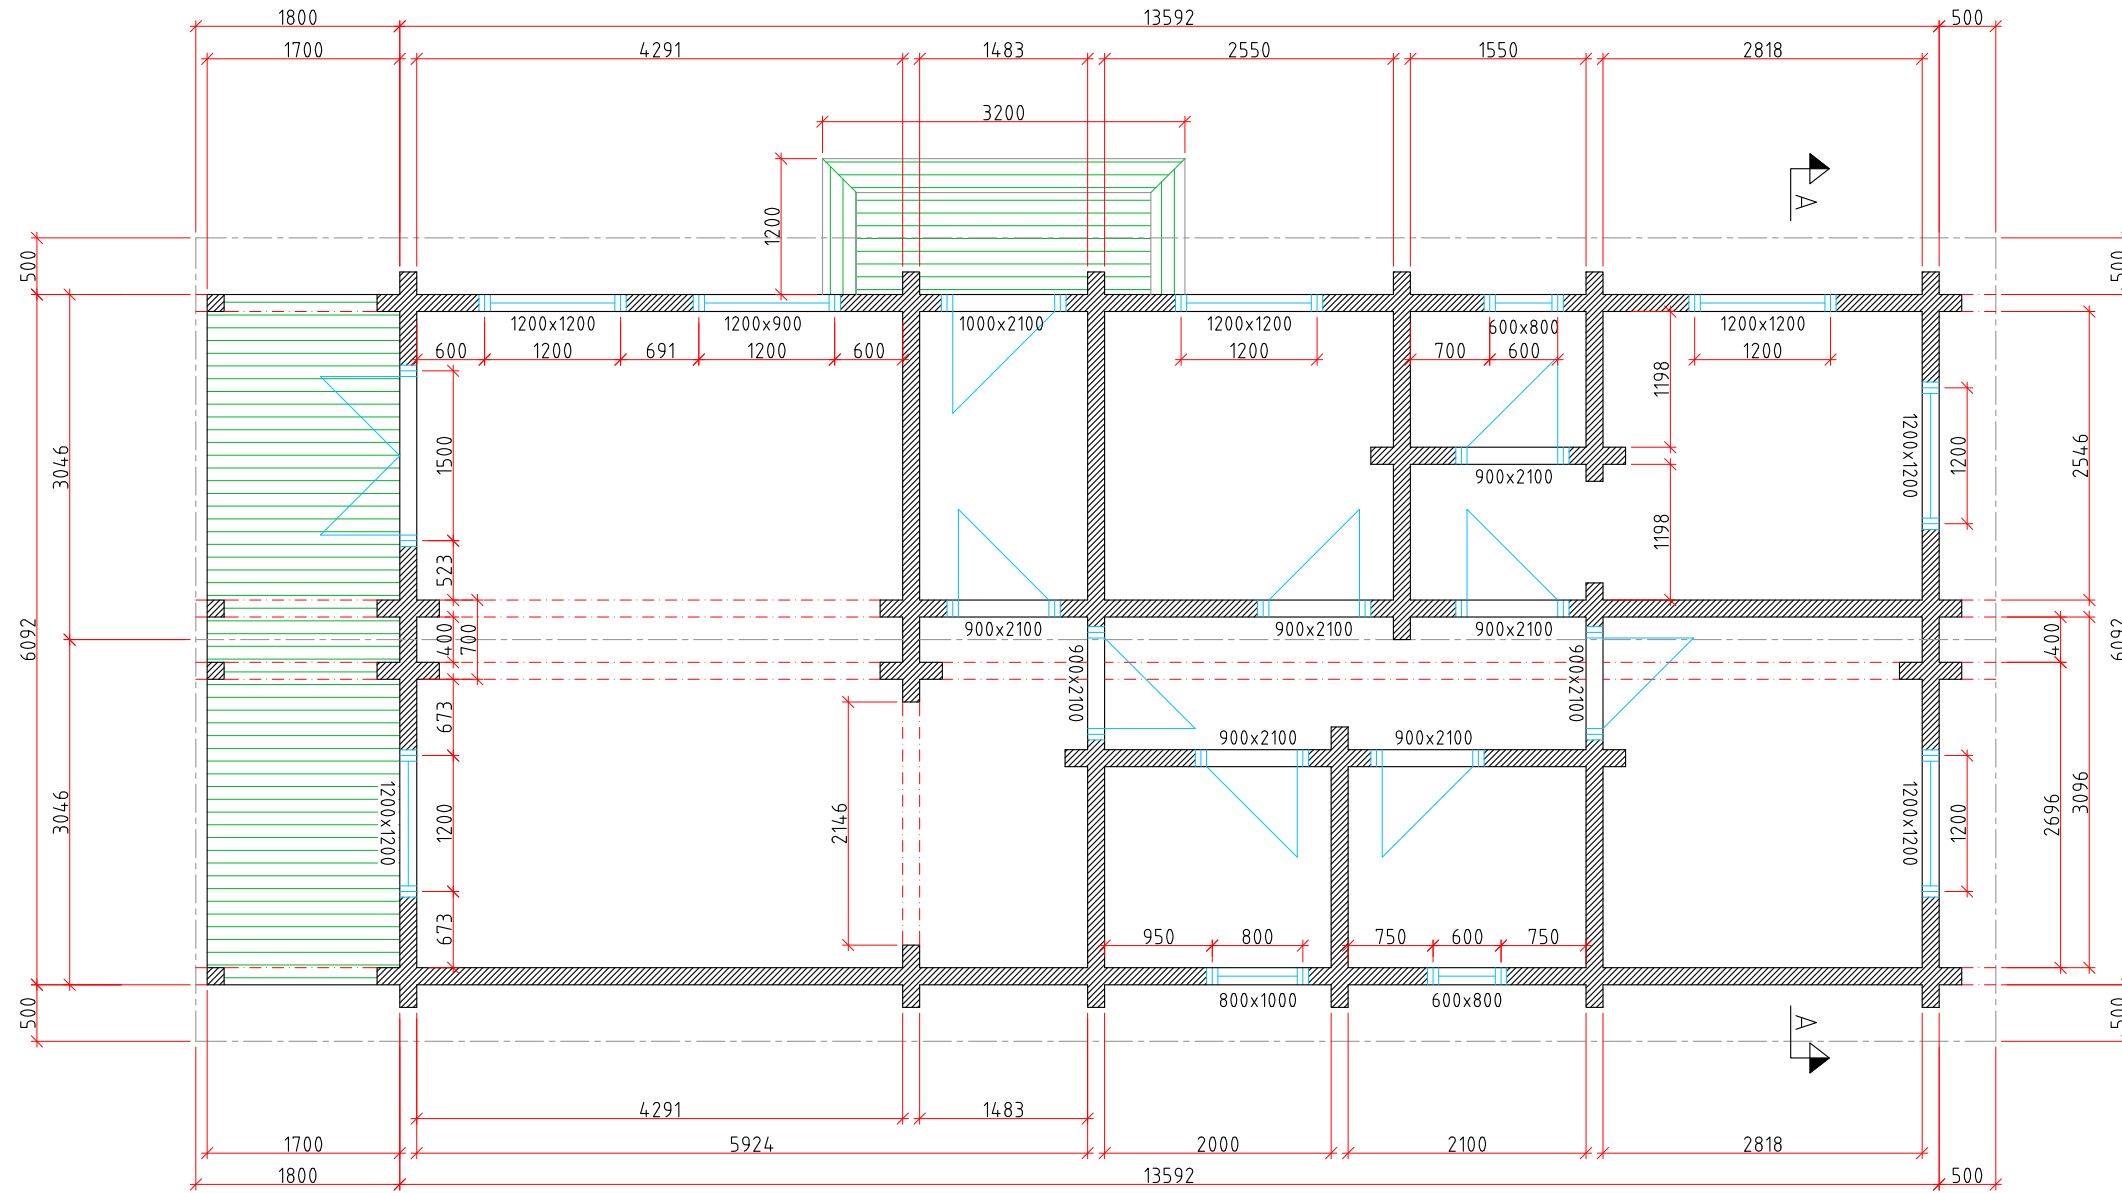

Elevation – D2

Elevation – D

ELEVATION		AE: 4.1.3
Drawn by: Jaan Prost-Kängsepp	Rosemary Lagstrom	1:50

Elevation – B2

Elevation – B

ELEVATION		AE: 4.1.1
Drawn by: Jaan Prost-Kängsepp	Rosemary Lagstrom	1:50

Elevation- C

Elevation- B

Elevation- D

Elevation- A

Plan		AE: 6.1
Drawn by:	Rosemary Lagstrom	1:100/A4
Jaan Prost-Kängsepp		

CROSS-SECTION		AE: 4.4
Drawn by: Jaan Prost-Kängsepp	Rosemary Lagstrom	1:50