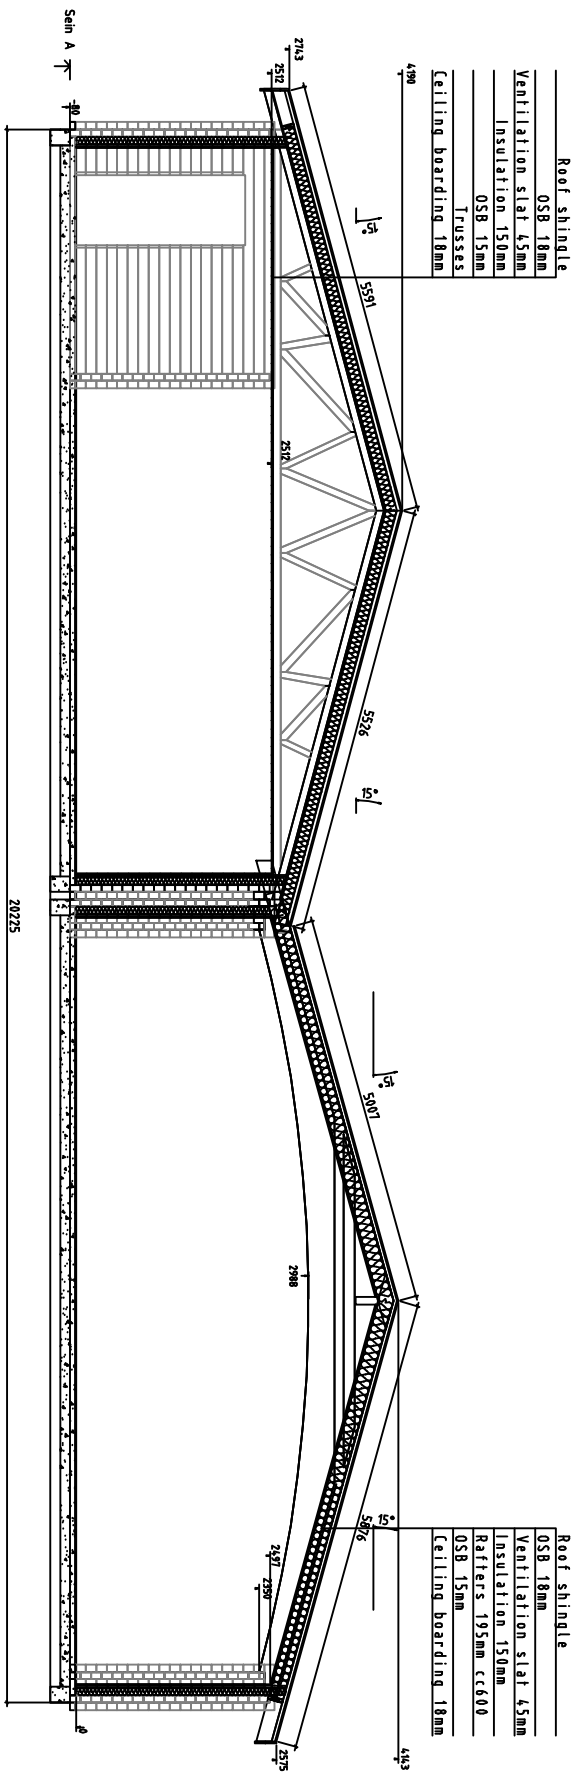

Kood	Merley Poolhouse-88	Leht	A3
Joonis	Plan	Mookhava	1:100
Material		Kuup.	03.09.2013
Joonestaja	R.R	File	MERLEY POOLHOUSE - 88

Kind	Merley Poolhouse-88	Leaf	A3
Joint	Elevations	Medium	1:100
Material	8.8x13.5	Comp.	03.09.2013
Annotation	R.R	File	MERLEY POOLHOUSE - 88

Kind	Merley Poolhouse-88	Leaf	A3
Series	Elevations	Medium	1:100
Material	8.8x13.5	Comp.	03.09.2013
Annotation	R.R	File	MERLEY POOLHOUSE - 88

Roof shingle

OSB 18mm
Ventilation slat 45mm
Insulation 150mm
OSB 15mm
Trusses
Ceiling boarding 18mm

Roof shingle

OSB 18mm
Ventilation slat 45mm
Insulation 150mm
Rafters 195mm cc600
OSB 15mm
Ceiling boarding 18mm

Keel	Merley Poolhouse-88	Leit	A3
Joins	SEIN A	Maatras	1:100
Materjal	8.8x13.5	Koop	03.09.2013
Normative	R,R	File	MERLEY POOLHOUSE -

Kind	Merley Poolhouse-88	Leaf	A3
Series	SEIN A	Scale	1:100
Material	8.8x13.5	Comp.	03.09.2013
Author	R.R	File	MERLEY POOLHOUSE - 88