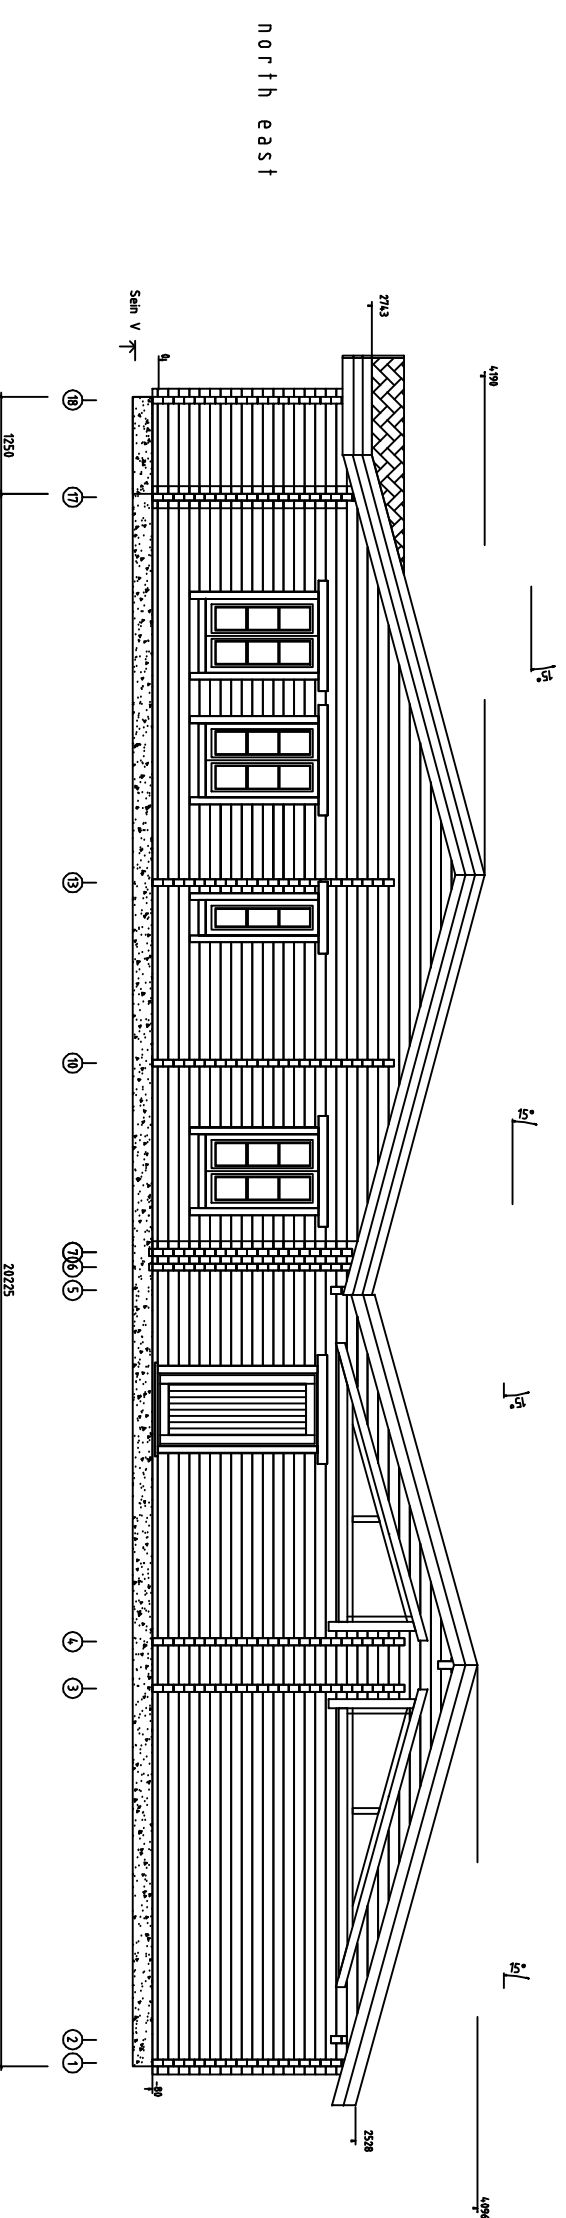

Kood	Merley Poolhouse-88	Leht	A3
Joonis	Plan	Mookhava	1:100
Material		Kuup.	03.09.2013
Joonestaja	R.R	File	MERLEY POOLHOUSE - 88

Kind	Merley Poolhouse-88	Leaf	A3
Joint	Elevations	Medium	1:100
Material	8.8x13.5	Comp.	03.09.2013
Annotation	R.R	File	MERLEY POOLHOUSE - 88

Kind	Merley Poolhouse-88	Leaf	A3
Series	Elevations	Medium	1:100
Material	8.8x13.5	Comp.	03.09.2013
Annotation	R.R	File	MERLEY POOLHOUSE - 88

Roof shingle

OSB 18mm
Ventilation slat 45mm
Insulation 150mm
OSB 15mm
Trusses
Ceiling boarding 18mm

Kind	Merley Poolhouse-88	Leaf	A3
Series	SEIN A	Scale	1:100
Material	8.8x13.5	Comp.	03.09.2013
Author	R.R	File	MERLEY POOLHOUSE - 88