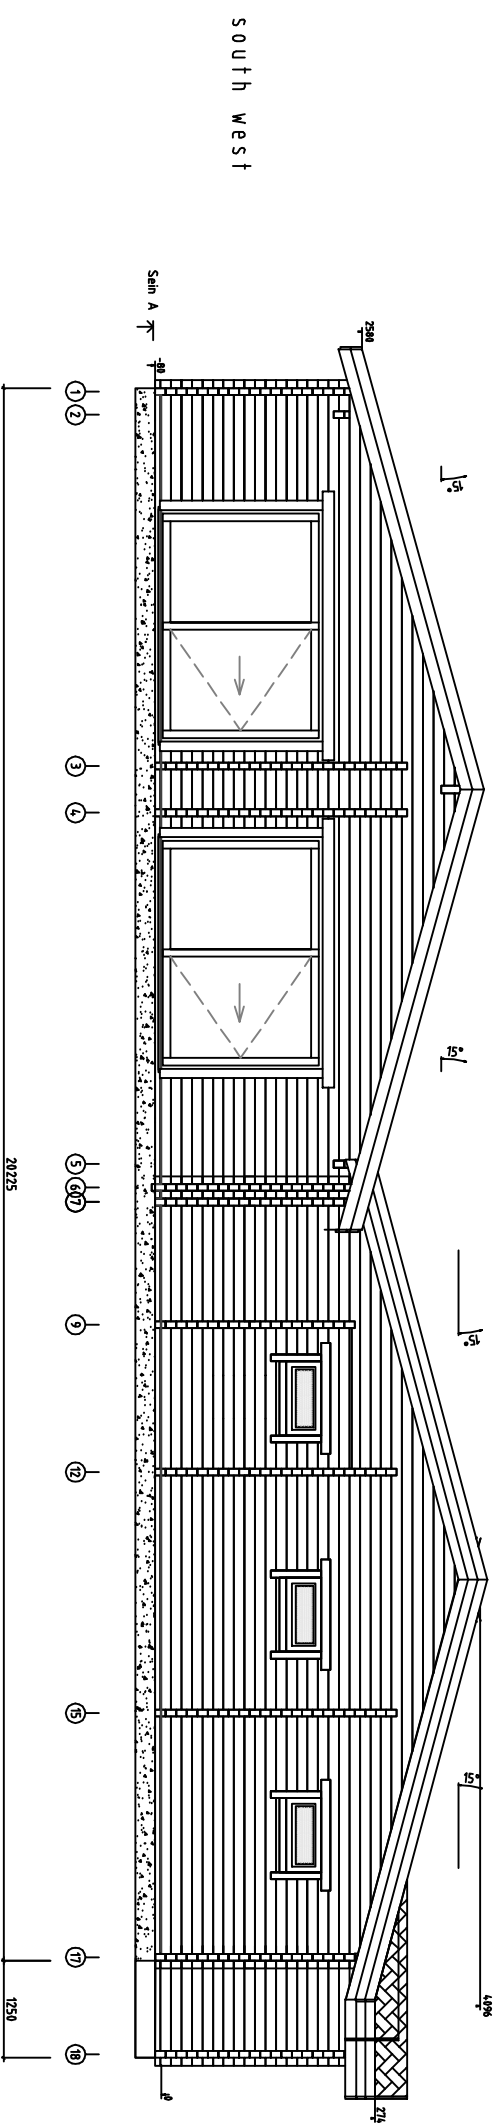

Kood	Merley Poolhouse-88	Leht	A3
Joonis	Plan	Mookhava	1:100
Material		Kuup.	03.09.2013
Joonestaja	R.R	File	MERLEY POOLHOUSE - 88

Kind	Merley Poolhouse-88	Leaf	A3
Joint	Elevations	Medium	1:100
Material	8.8x13.5	Comp.	03.09.2013
Annotation	R.R	File	MERLEY POOLHOUSE - 88

Kind	Merley Poolhouse-88	Leaf	A3
Series	Elevations	Medium	1:100
Material	8.8x13.5	Comp.	03.09.2013
Annotation	R.R	File	MERLEY POOLHOUSE - 88

Roof shingle

OSB 18mm
Ventilation slat 45mm
Insulation 150mm
OSB 15mm
Trusses
Ceiling boarding 18mm

Kind	Merley Poolhouse-88	Leaf	A3
Series	SEIN A	Scale	1:100
Material	8.8x13.5	Comp.	03.09.2013
Author	R.R	File	MERLEY POOLHOUSE - 88