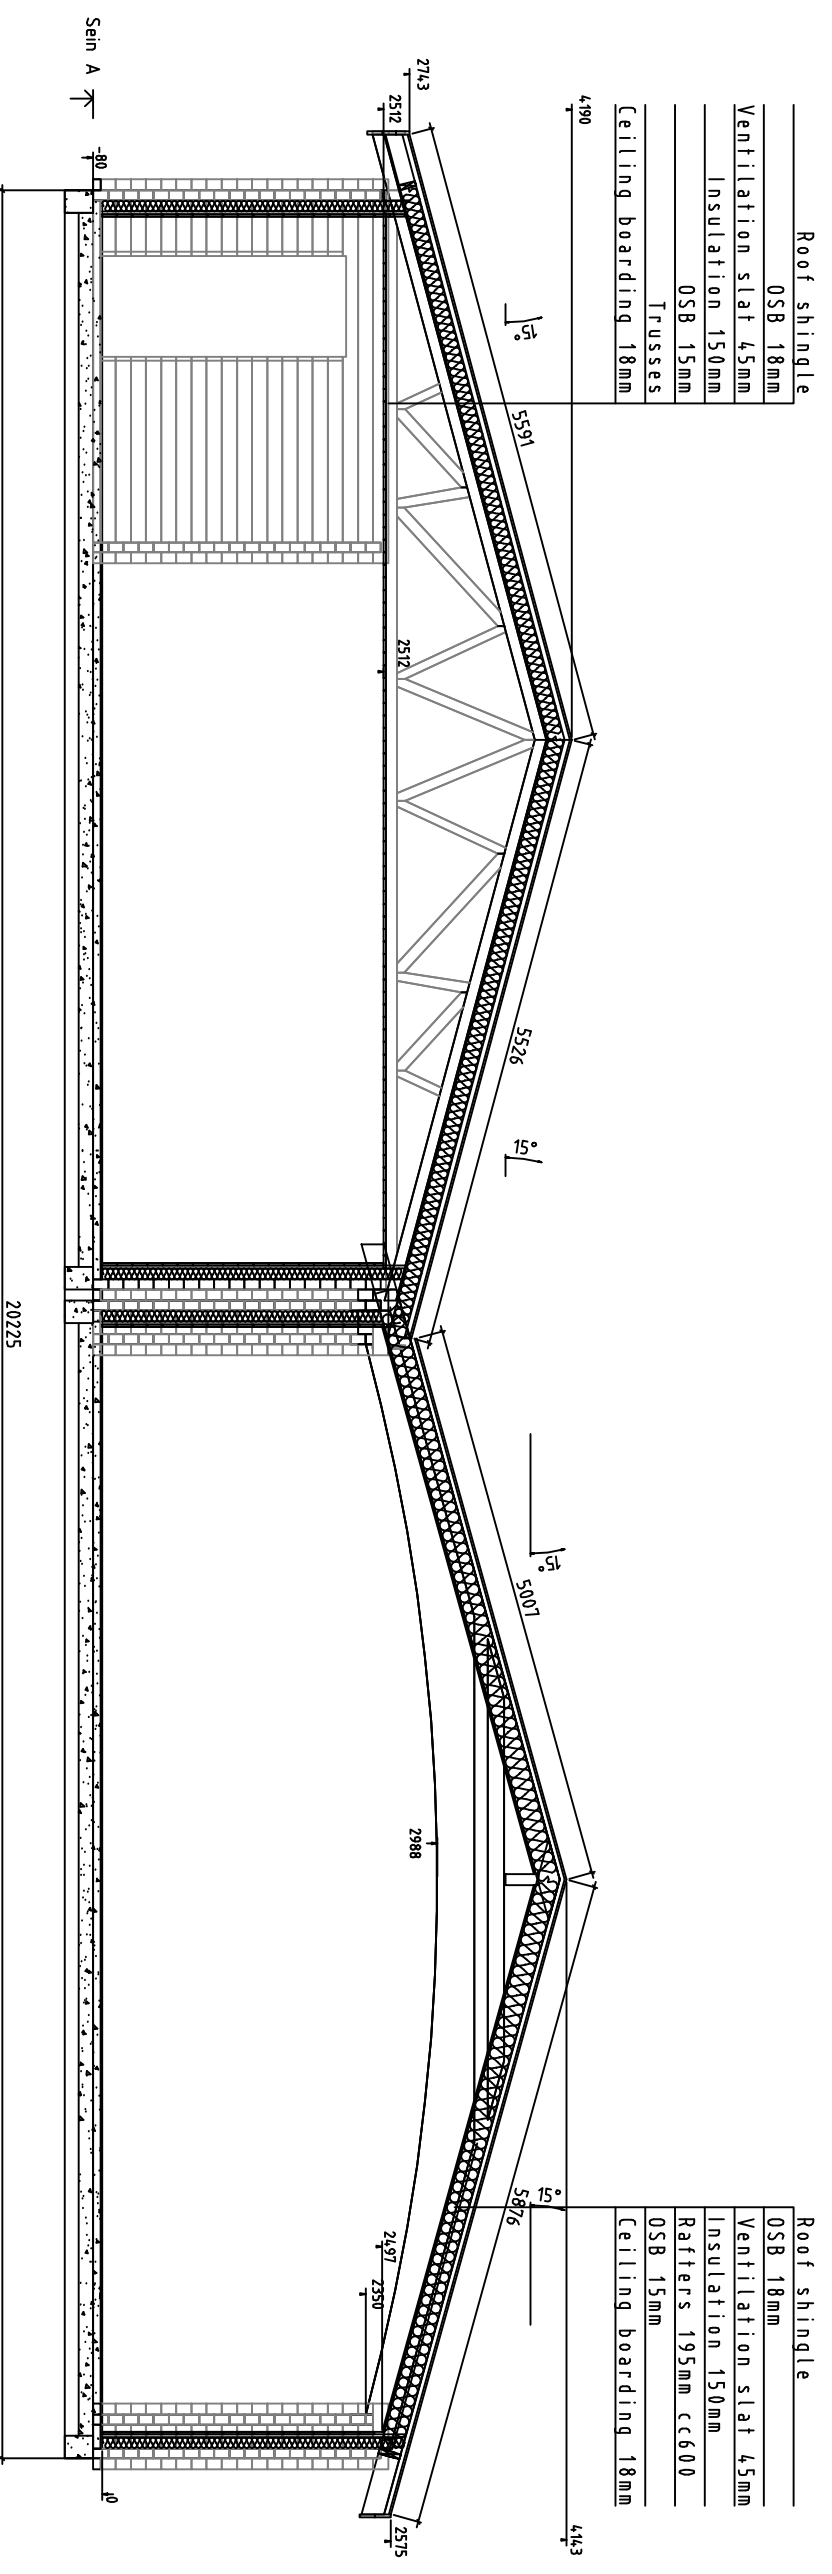

Kood	Merley Poolhouse-88	Leht	A3
Joonis	Plan	Mookhava	1:100
Material		Kuup.	03.09.2013
Joonestaja	R.R	File	MERLEY POOLHOUSE - 88

Kind	Merley Poolhouse-88	Leaf	A3
Joint	Elevations	Medium	1:100
Material	8.8x13.5	Comp.	03.09.2013
Annotation	R.R	File	MERLEY POOLHOUSE - 88

Kind	Merley Poolhouse-88	Leaf	A3
Series	Elevations	Medium	1:100
Material	8.8x13.5	Comp.	03.09.2013
Annotation	R.R	File	MERLEY POOLHOUSE - 88

Roof shingle

OSB 18mm
Ventilation slat 45mm
Insulation 150mm
OSB 15mm
Trusses
Ceiling boarding 18mm

Kind	Merley Poolhouse-88	Leaf	A3
Series	SEIN A	Scale	1:100
Material	8.8x13.5	Comp.	03.09.2013
Author	R.R	File	MERLEY POOLHOUSE - 88